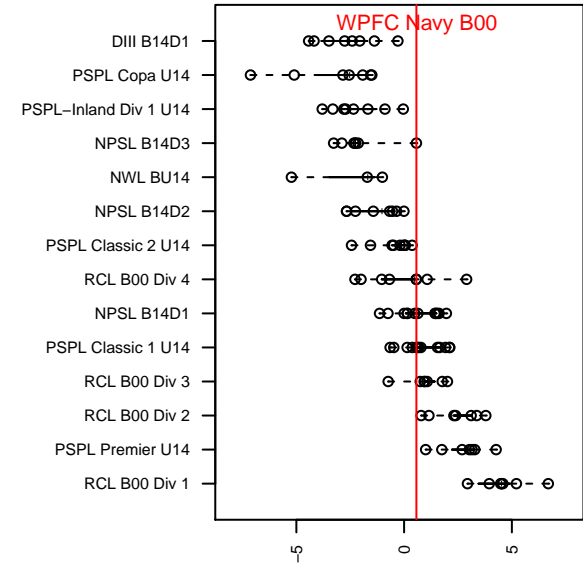

**attack and defense rating
relative to others at age
and all opponents in last 13 months**