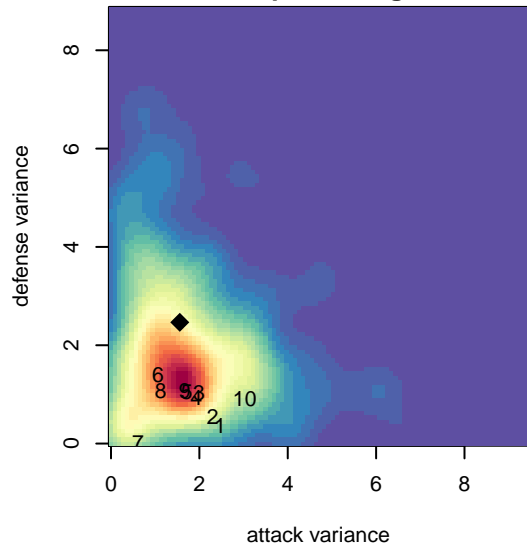

WPFC Navy B00

Washington Premier FC
 Tacoma, WA
 B00 total strength=1162
 attack=5.62 defense=2.18
 fall league = RCL B00 Div 4
 spr league = Win RCL B00 Div 4

alt names used:
 WASHINGTON PREMIER WPFC B00 NAVY (v
 WPFC B00 Navy
 WPFC B00 Navy
 WPFC B00 Navy C
 WASHINGTON PREMIER WPFC B00 NAVY (v
 WPFC B00 Navy C
 WPFC B00 Navy C

WPFC Navy B00
 Dots are actual minus expected GF (blue circles) and GA (red triangles).
 Blue line is smoothed change in attack strength. Red is smoothed change in defense strength.

**attack and defense variance (black dot)
relative to other teams
and top 10 in region**