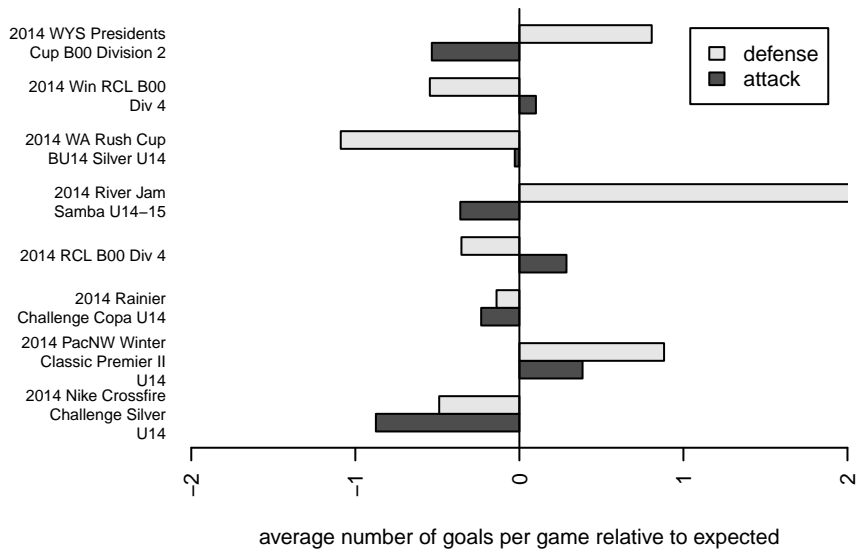

Performance relative to 13 month average