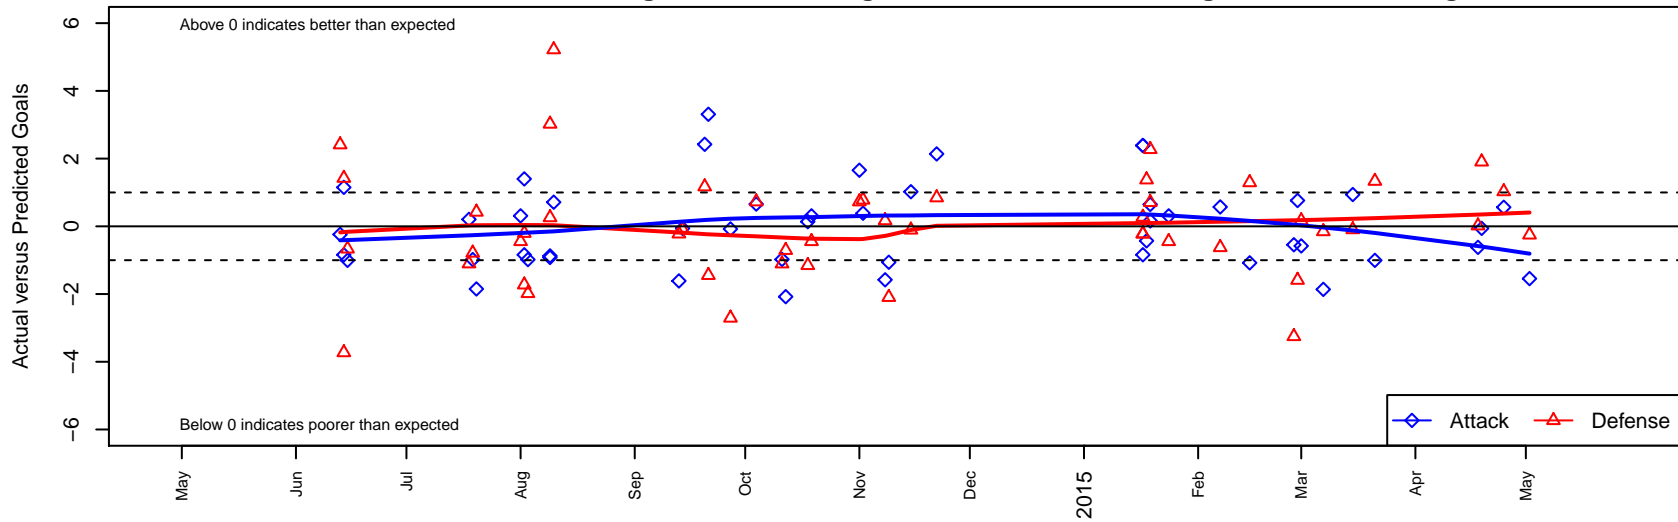

WPFC Navy B00

Washington Premier FC
 Tacoma, WA
 B00 total strength=1162
 attack=5.62 defense=2.18
 fall league = RCL B00 Div 4
 spr league = Win RCL B00 Div 4

alt names used:
 WASHINGTON PREMIER WPFC B00 NAVY (v
 WPFC B00 Navy
 WPFC B00 Navy
 WPFC B00 Navy C
 WASHINGTON PREMIER WPFC B00 NAVY (v
 WPFC B00 Navy C
 WPFC B00 Navy C

WPFC Navy B00
 Dots are actual minus expected GF (blue circles) and GA (red triangles).
 Blue line is smoothed change in attack strength. Red is smoothed change in defense strength.

**attack and defense variance (black dot)
relative to other teams
and top 10 in region**